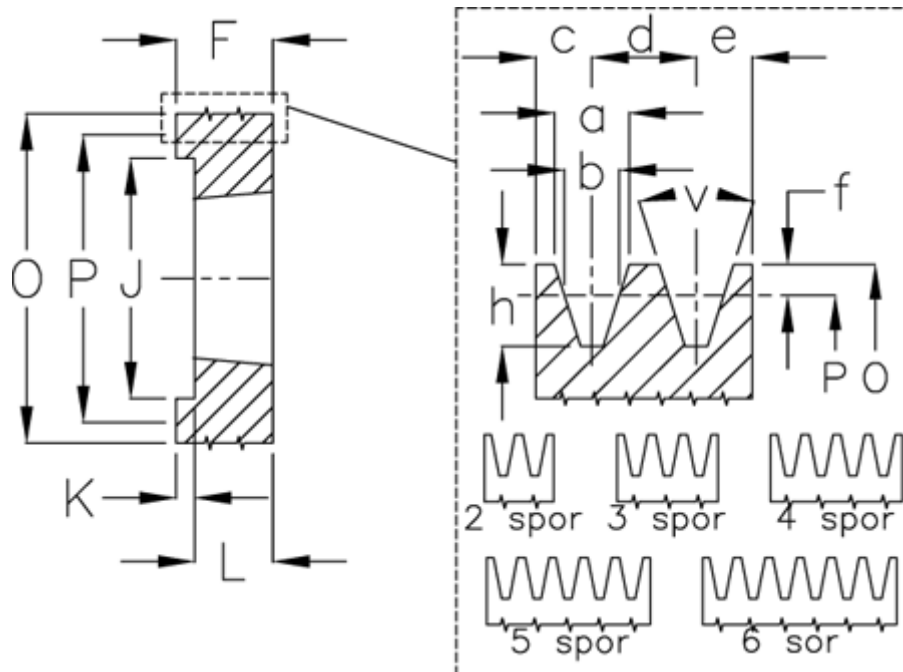

Article number: 604111047505

Description: V-belt pulley SPB 475/5 TL3535

## Measures

a	= -	For bush	= 3535	P	= 475
b	= -	h	= -	Type	= SPB
Bush $\zeta$ max	= 90	J	= 431.0	v	= -
c	= -	K	= 8,5		
d	= -	L	= 65		
e	= -	m	= 8,5		
f	= -	Number of ribs	= 4		
F	= -	O	= -		